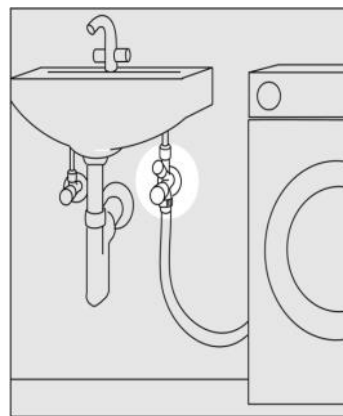

No. 5630 corner valve 1/2" x 1/2"

No. 5631 corner valve 1/2" x 1/2" with COMFORT-handle

No. 5632 corner valve 1/2" x 1/2"

No. 5641 corner valve 1/2" x 3/8" with COMFORT-handle

No. 5642 corner valve 1/2 x 3/8" with COMFORT-handle, without nut

No. 5643 corner valve 1/2" x 3/4" with COMFORT-handle

COMBINATION ANGLE VALVES

No. 03570 combi angle valve, 2 connections 1/2" x 1/2"

- connection service pipe G ½
- connection tap G ½ (Ø 10)
- connection flex hose G ½
- backflow preventer for the hose connection only

No. 03569 combi angle valve, 2 connections 1/2" x 3/4"

- connection service pipe G ½
- connection tap G ½ (Ø 10)
- connection flex hose G ¾
- backflow preventer for the hose connection only
- hose screw connection