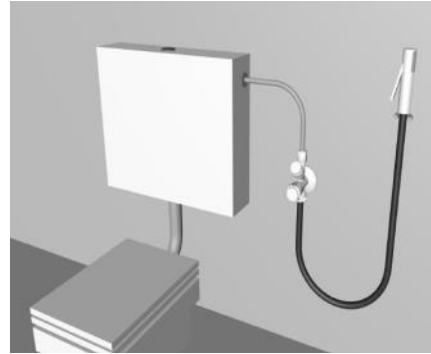

No. 5630 corner valve 1/2" x 1/2"

No. 5631 corner valve 1/2" x 1/2" with COMFORT-handle

No. 5632 corner valve 1/2" x 1/2"

No. 5641 corner valve 1/2" x 3/8" with COMFORT-handle

No. 5642 corner valve 1/2 x 3/8" with COMFORT-handle, without nut

No. 5643 corner valve 1/2" x 3/4" with COMFORT-handle

COMBINATION ANGLE VALVES

No. 03570 combi angle valve, 2 connections 1/2" x 1/2"

- connection service pipe G ½
- connection tap G ½ (Ø 10)
- connection flex hose G ½
- backflow preventer for the hose connection only

No. 03569 combi angle valve, 2 connections 1/2" x 3/4"

- connection service pipe G ½
- connection tap G ½ (Ø 10)
- connection flex hose G ¾
- backflow preventer for the hose connection only
- hose screw connection