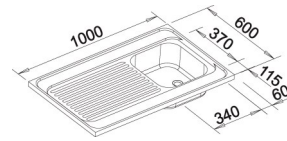

No. 86131 WH

bathroom cabinet RUBIN,
60 x 51 x 16 cm,
electric

BLANCO

LAY-ON SINKS

No. R-ES 10x5

reversible, 100 x 50 cm

No. R-ES 10x6

reversible, 100 x 60 cm