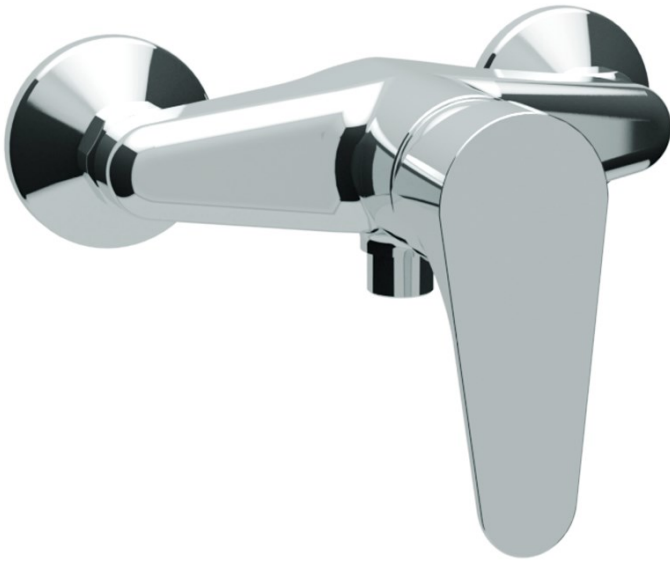

Diverter	Item No.
with	5660 KB 0000 2
without	5670 KB 0000 2