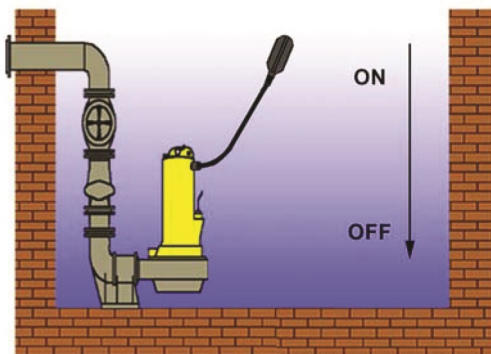

Weight	Item No.
180 g	IG - PS
400 g	BS - PS

weight for float switch