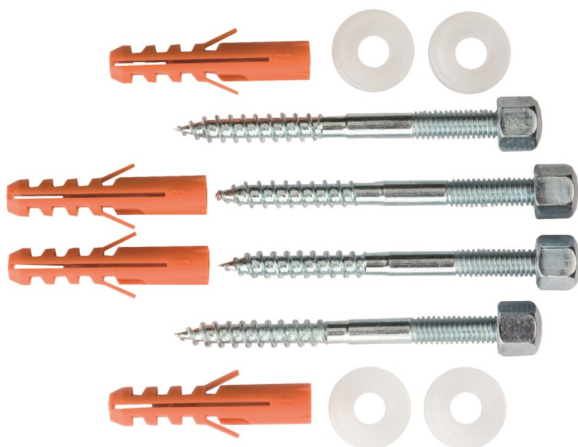

No. 5773 fixing set for wc and bidet