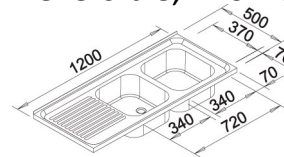

reversible, 120 x 50 cm

No. R-ZS 12x6-2