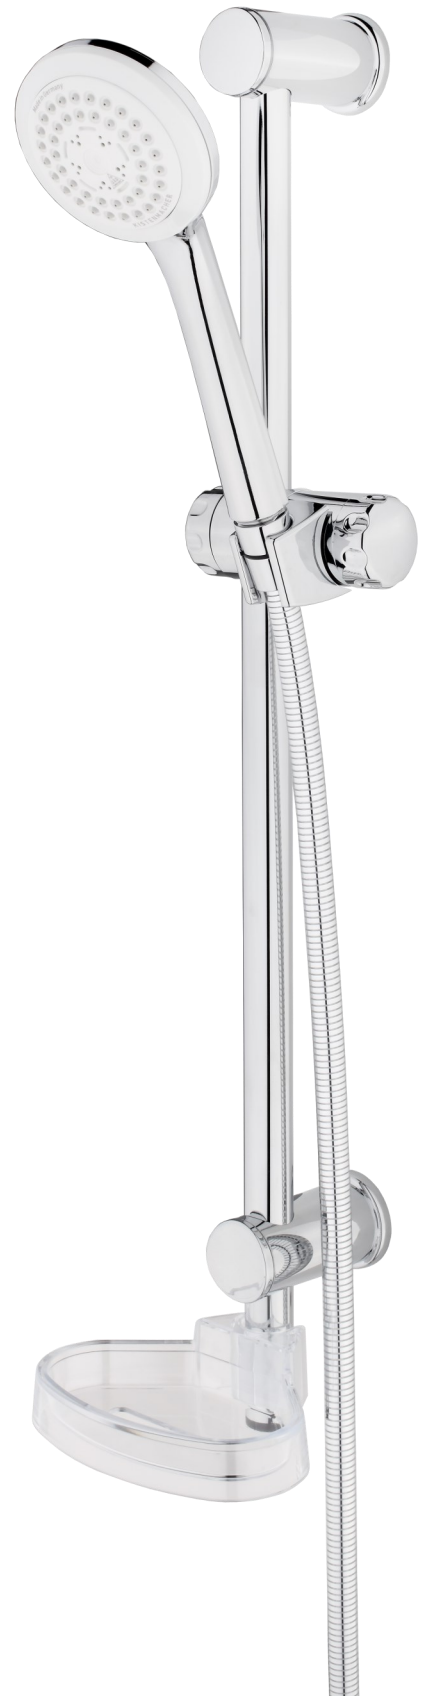

No. 3200
DOLPHIN shower set

No. 3201
DOLPHIN handshower set

No. 3202
DOLPHIN handshower

KISTENMACHER

DOLPHIN

No. 3801
ASTRA handshower set

No. 3802
ASTRA handshower

No. 3800
ASTRA shower set

KISTENMACHER

ASTRA

No. 3300
HAMMOUR shower set

No. 3301
HAMMOUR handshower set

No. 3302
HAMMOUR handshower

KISTENMACHER

HAMMOUR

No. 3701
MARLIN handshower set