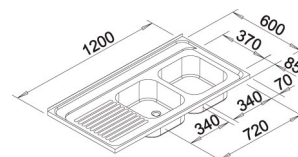

reversible, 120 x 60 cm