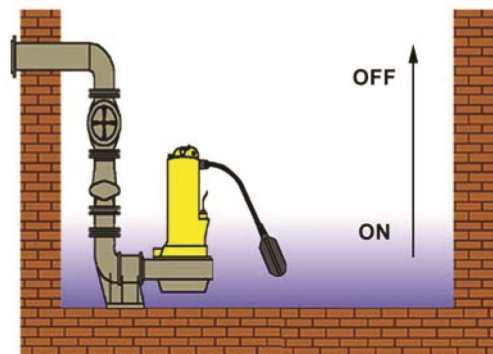

Weight	Item No.
180 g	IG - PS
400 g	BS - PS

weight for float switch